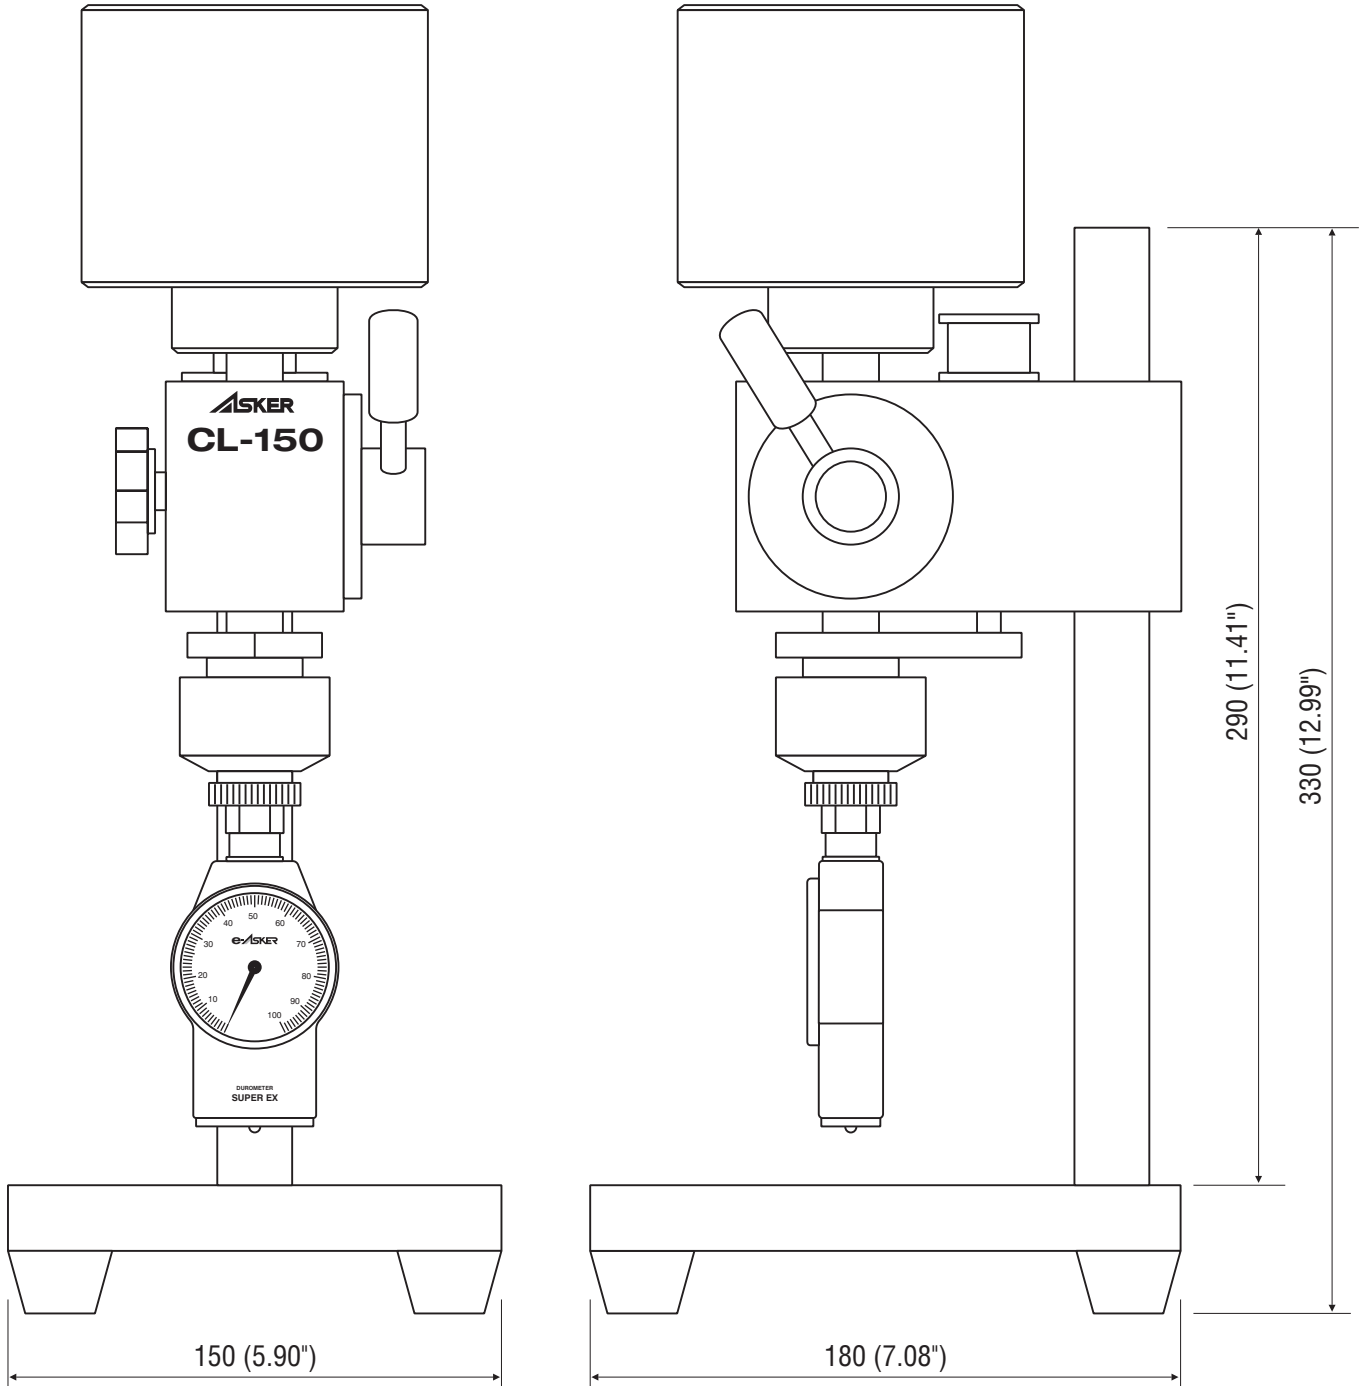

3100 Dundee Road, Suite 707, Northbrook, IL 60062
1-866-527-4666 | Fax: 847-564-2095
www.hoto-instruments.com | E-mail: info@hoto-instruments.com
An ISO 9001 Certified Company

Asker Durometer Constant Load Stand Models CL-150L and CL-150H

Dimensions for CL-150L and CL-150H are the same except for the weight.