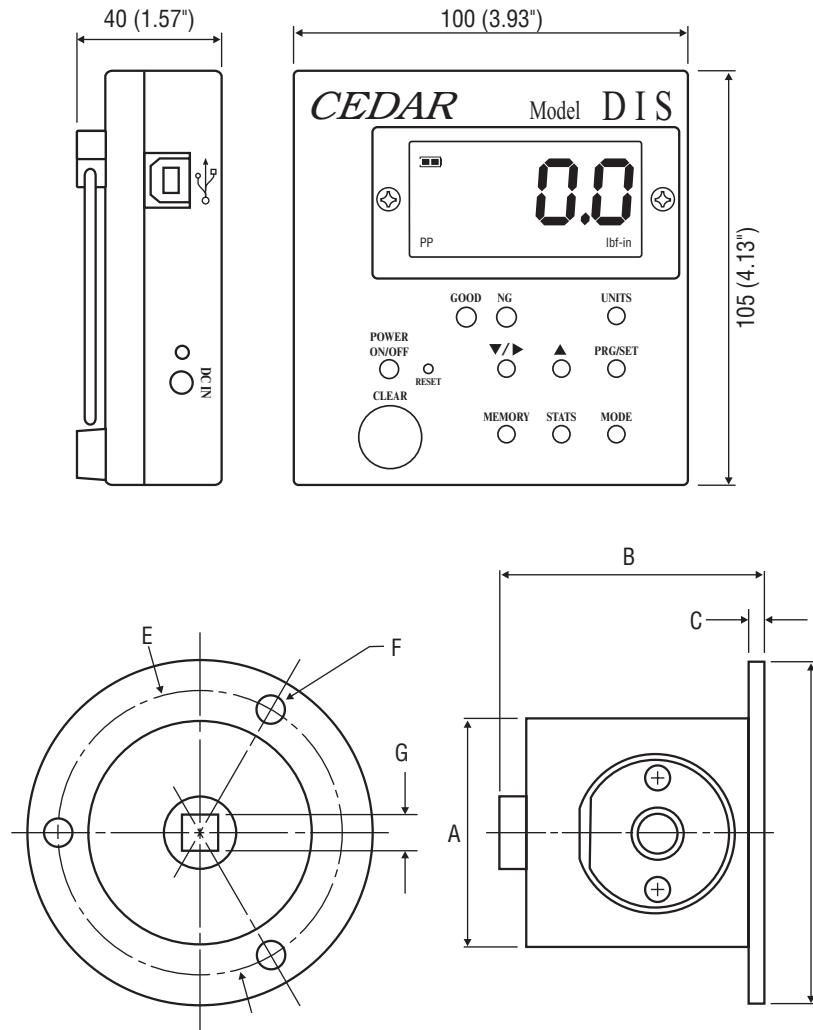

3100 Dundee Road, Suite 707, Northbrook, IL 60062
 1-866-527-4666 | Fax: 847-564-2095
 www.hoto-instruments.com | E-mail: info@hoto-instruments.com
 An ISO 9001 Certified Company

Model DIS-IP

	A	B	C	D	E	F	G
DIS-IP5	Ø40 (1.57")	40 (1.57")	5 (.20")	Ø60 (2.36")	Ø50 (1.97")	Ø4.5 (.18")	6.35 (1/4" Female Drive)
DIS-IP50	Ø50 (1.97")	63 (2.48")	10 (.39")	Ø90 (3.54")	Ø74 (2.91")	Ø6.5 (.26")	9.5 (3/8" Female Drive)
DIS-IP200	Ø60 (2.36")	72 (2.83")	10 (.39")	Ø110 (4.33")	Ø90 (3.54")	Ø8.3 (.32")	12.7 (1/2" Female Drive)
DIS-IP500	Ø80 (3.15")	99 (3.89")	15.5 (.61")	Ø140 (5.51")	Ø116 (4.57")	Ø10.5 (.41")	19 (3/4" Female Drive)